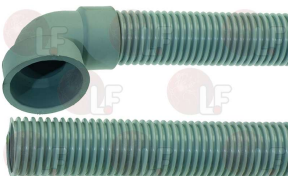

THIRODE 2001739H

**3450604 DRAIN PIPE  $\varnothing$  50x1900 mm**  
 internal  $\varnothing$  35 mm  
 muff with elbow internal  $\varnothing$  50 mm  
 temperature max 90°C

THIRODE 2001854H

**3450188 INLET SLEEVE FOR DRAIN PUMP**  
 internal  $\varnothing$  23 mm  
 length 300 mm