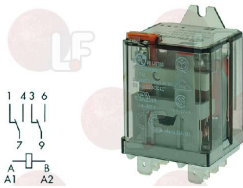

## Relays

**3351901 RELAY 60.62 10A 230V 50/60Hz**  
 2 switching contacts

THIRODE 2001867H

**3351605 RELAY 60.63 10A 230V 50/60Hz**  
 3 switching contacts  
 for CIMBALI JUNIOR

THIRODE 2001887H

**3351021 RELAY 62.82 16A 230V 50/60Hz**  
 2 switching contacts