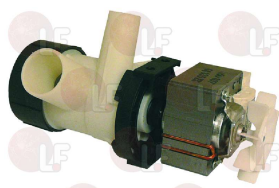

THIRODE 2001518H

3122642 DRAIN PUMP 90W 230V 50Hz
inlet external $\varnothing$ 34 mm - outlet external $\varnothing$ 24 mm
for Dishwasher (THIRODE) VSL450P - VSL650P