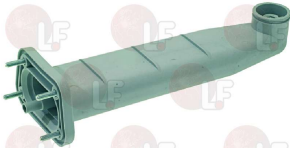

Suitable for:

3743070 UPPER WASHING CONDUIT
for Dishwasher hood type (ELETTROBAR) RIVER80
RIVER81 - RIVER82

THIRODE 2001130H

Suitable for:

3186167 UPPER WASHING INLET GASKET
dimensions 110x68 mm.
for Dishwasher hood type (ELETTROBAR) RIVER80
RIVER81 - RIVER82