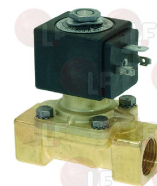

THIRODE 2001650H

3120554 2-WAY PARKER SOLENOID VALVE 24V
123AV - connections $\varnothing$ 1/2" FF
with coil ZB09 9W 24V 50/60Hz