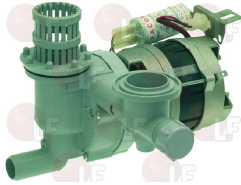

THIRODE

Suitable for:

THIRODE 904115

3122189 ELECTRO-PUMP LGB W180SX 0,25HP 230V 50Hz
motor revolutions 2800
0.25HP 230V 50Hz 1A - capacitor 5 µf
for Glasswasher/Cupwasher (ELETTROBAR) E35 - E35H
NIAGARA35

THIRODE 2001296H

3122631 ELECTRO-PUMP LGB ZF400SX 0.80HP 220V
inlet external ø 50 mm - outlet external ø 50 mm
motor revolutions 2800
0.80HP 230V 50Hz 3.8A - capacitor 16 µf
for Dishwasher (COLGED) BETA250 - S50