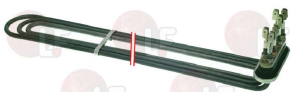

THIRODE 2001625H

3355101 HEATING ELEMENT 3000W 220/380V
immersed length 410x60 mm
flange 80x29 mm
complete with o-ring $\varnothing$ 58 mm (3186013)
for Dishwasher (COMENDA) F2 - F3 - F55 - R40 - R70
for Dishwasher (FAEMA) 602
for Dishwasher (THIRODE) LT160
for Dishwasher hood type (COMENDA) C30
for Dishwasher hood type (THIRODE) VSL1100
VSL1100P - VSL1500 - VSL900 - VSL900P
for Glasswasher/Cupwasher (FAEMA) 601 - 901