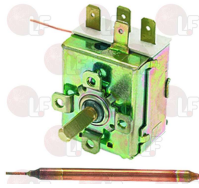

3444004 THERMOSTAT TR2 0-90°C

D-shaped pin $\varnothing$ 6x4.6 mm
capillary 1500 mm - 15A 250V
bulb $\varnothing$ 6.5x95 mm
for Dishwasher (BONNET) INO36
for Dishwasher (COMENDA) F20 - F45 - LF320
for Dishwasher (LINEA BLANCA) LC-1500 - LC-1700
LC-2000 - LC-2300 - LC-2300TR - LC-2600
LC-2800
for Dishwasher (SAMMIC)
for Dishwasher (THIRODE) VSL450
for Dishwasher conveyor type (COMENDA) - Series AC
Series ACR - Series ACS - Series S - Series SNL
for Dishwasher hood type (LINEA BLANCA) LC-3500
LC-4000
for Glasswasher/Cupwasher (COMENDA) B11T

THIRODE 901017

Timers

3446197 PROGRAMMER P25 7 CAMS

1° cycle 6 seconds - 2° cycle 180 seconds
230V 50/60Hz
for Dishwasher hood type (THIRODE) VSL1100