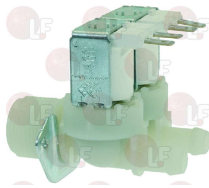

THIRODE 634084

3120407 SOLENOID VALVE 230V $\varnothing$ 10.5 mm
solenoid valve 180° - 230V 50/60Hz - max 90°C
inlet 3/4" - 2 outlets $\varnothing$ 10.5 mm