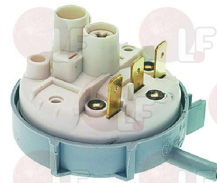

3320020 PRESSURE SWITCH 110/60 mm 250V 16A

1 level
operating temperature 85°C
for DISHWASHER
for Glasswasher/Cupwasher (ELETTOBAR) R503 - 21F
21R - 31F - 31R