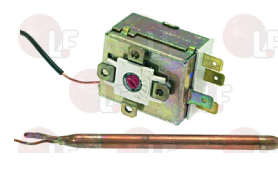

THIRODE 2001866H

3444161 THERMOSTAT SINGLE-PHASE 0-90°C

covered capillary 2150 mm
bulb $\varnothing$ 6.5x95 mm
15A 250V
D shaft $\varnothing$ 6x4.6 mm
for Dishwasher (WHIRLPOOL) F360 - F650
for Dishwasher hood type (ADLER) CF1000 - CF1201
for Dishwasher hood type (WHIRLPOOL) F1000 - F1201
for Glasswasher/Cupwasher (ADLER) CF35 - CF40
DSF101 - DSF103 - DSF11 - DSF13 - DS101
DS103 - DS11 - DS13 - DS201 - DS203 - DS21
DS23
for Glasswasher/Cupwasher (WHIRLPOOL) D110 - D111
D210 - D211 - D310 - D311 - F30 - F40 - F400
F41 - F410