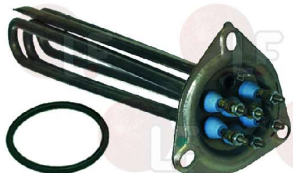

THIRODE 903108

3186013 O-RING GASKET 06187 EPDM $\varnothing$ 58 mm

for Dishwasher (COMENDA) FC53 - FC533 - FC54
FC543 - FC544
for Dishwasher (FAGOR) FI-12D - FI-12S - FI-300
FI-300B
for Dishwasher (HOONVED) STS53 - STS60
for Dishwasher hood type (ADLER) DS1200
for Dishwasher hood type (BONNET) INO60
for Dishwasher hood type (COLGED) L51
for Dishwasher hood type (LINEA BLANCA) LC-3500
LC-4000
for Glasswasher/Cupwasher (FAGOR) CI-20 - CI-20D
for Glasswasher/Cupwasher (HOONVED) STS43 - STS48