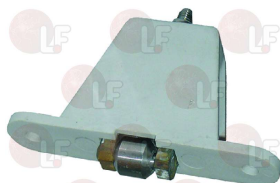

Door catches

3242613 DOOR CATCH
distance 72.5 mm
for Dishwasher (THIRODE) VSL300 - VSL450P - VSL500
VSL650P - VSL800

THIRODE 231504

Drain assembly

3316036 COMPLETE DRAIN ASSEMBLY $\varnothing$ 1"1/2
connection $\varnothing$ 1"1/2
for AL50-AL60-AF73-AF78-AT95-AT105-AF88