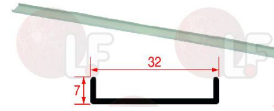

Suitable for:

THIRODE

Suitable for:

Gaskets and seals

3786035 DOOR GASKET 1370 mm
profile dimensions 13x11 mm
for Dishwasher (COLGED) GS55 - GS57
for Dishwasher (ELETTROBAR) RIVER50 - RIVER50D
RIVER61
for Glasswasher/Cupwasher (ELETTROBAR) RIVER48

THIRODE 2001365H

3786037 DOOR GASKET 567x32 mm
profile dimensions 32x7 mm
for Dishwasher (ELETTROBAR) E50 - E51

THIRODE 2001364H

3786460 EPDM GASKET ORM 1620-50
for Dishwasher (THIRODE) VSL450P - VSL650P
for Dishwasher hood type (THIRODE) VSL900P

THIRODE 966032

3786403 GASKET FOR NOZZLE
Ø 6.75 x 1.78 mm
for Dishwasher (THIRODE)

THIRODE 966010

3786406 GASKET FOR SUPPORT
for Dishwasher (THIRODE) VSL300 - VSL450P - VSL500
VSL650P - VSL800
for Dishwasher hood type (THIRODE) VSL900
VSL900P

THIRODE 966006

Grids - Shelves

3185222 RECUPERATOR GRID
for Dishwasher (THIRODE) VSL450P - VSL650P
for Dishwasher hood type (THIRODE) VSL900P

THIRODE 981243