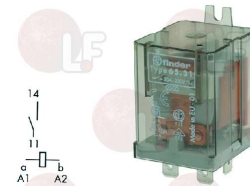

THIRODE 2001873H

3351602 RELAY 65.31 30A 250V
1 cut-off contact
coil 230V 50/60Hz