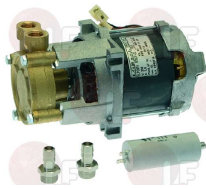

THIRODE 2001513H

3122454 ELECTROPUMP LGB PS43 0.45Kw 230V
RINSE BOOSTER PUMP
inlet and outlet ø 3/8"
with 2 end-hose fittings ø 3/8" x 12mm
2800 rpm
0.45KW 230V 50Hz 2.5A - capacitor 10µF
for Dishwasher (ELETTROBAR) E50 - E51 - E55
for Glasswasher/Cupwasher (ELETTROBAR) CLEAN3
E45 - NIAGARA45 - RIVER43
for Pan/utensilwashing machines (ELETTROBAR) U132
U70