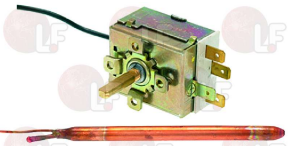

3444161 THERMOSTAT SINGLE-PHASE 0-90°C

covered capillary 2150 mm
bulb $\varnothing$ 6.5x95 mm
15A 250V
D shaft $\varnothing$ 6x4.6 mm
for Dishwasher (WHIRLPOOL) F360 - F650
for Dishwasher hood type (ADLER) CF1000 - CF1201
for Dishwasher hood type (WHIRLPOOL) F1000 - F1201
for Glasswasher/Cupwasher (ADLER) CF35 - CF40
DSF101 - DSF103 - DSF11 - DSF13 - DS101
DS103 - DS11 - DS13 - DS201 - DS203 - DS21
DS23
for Glasswasher/Cupwasher (WHIRLPOOL) D110 - D111
D210 - D211 - D310 - D311 - F30 - F40 - F400
F41 - F410