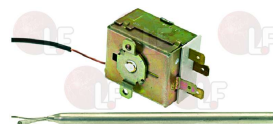

3444612 SINGLE-PHASE THERMOSTAT FOR BOILER 85°C

15A 250V
covered capillary 600 mm
bulb $\varnothing$ 6x120 mm
for Dishwasher (COLGED) BETA250 - BETA253
BETA258
for Dishwasher (ELETTROBAR) E50 - E51 - E52
for Glasswasher/Cupwasher (COLGED) BETA245
for Glasswasher/Cupwasher (ELETTROBAR) E41 - E42
E45 - E46