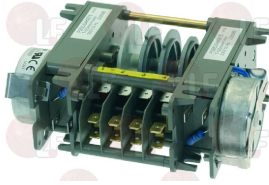

# THIRODE

Suitable for:

**3322613 TIMER 7804DV 4 CAMS**  
 2 motors 230V 50/60HZ  
 cycle from 1' to 20'  
 for Dishwasher (COLGED) BETA250 - BETA253 - BETA50  
 for Dishwasher (ELETTROBAR) E50 - E51 - E52  
 for Glasswasher/Cupwasher (ELETTROBAR) E46 - 460F  
 460FD