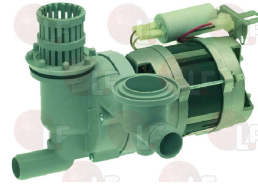

THIRODE 2001856H

3122196 ELECTRO-PUMP LGB W210SX 0.32HP 230V 50Hz
motor revolutions 2800
0.32HP 230V 50Hz 1.1A - capacitor 6.3 µf
for Glasswasher/Cupwasher (ELETTROBAR) E40