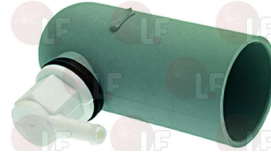

Suitable for:

THIRODE

Suitable for:

Air Chambers

3060101 AIR CHAMBER

dimensions $\varnothing$ 42 h 130mm
for Dishwasher (THIRODE) VSL450 - VSL650 - VSL800
for Dishwasher conveyor type (THIRODE) LT150
LT200 - LT300
for Dishwasher hood type (THIRODE) VSL1100P
VSL1500 - VSL900

THIRODE 966011

THIRODE 981204

3060609 AIR CHAMBER 34x79 mm

for Glasswasher/Cupwasher (BONNET) VR1000R
VR1000RAD - VR1500C - VR1500CAD
for Glasswasher/Cupwasher (ELETTOBAR) 21F - 31F
for Glasswasher/Cupwasher (KREFFT) GLX920

THIRODE 2001861H

3060126 PRESSURE SWITCH BELL

for Dishwasher (ELETTOBAR) RIVER50
for Glasswasher/Cupwasher (ELETTOBAR) RIVER40

THIRODE 2001106H

Boilers

3024019 BOILER $\varnothing$ 190x410 mm

for Dishwasher (COLGED) GL70 - GL713 - GL723
SILVER71 - SILVER713 - STEEL70
for Dishwasher (ELETTOBAR) RIVER70 - RIVER71
for Dishwasher hood type (COLGED) BETA270 - GL71
GL72 - GL74 - SILVER72
for Dishwasher hood type (ELETTOBAR) E78
RIVER80 - RIVER81 - RIVER82

THIRODE 2001602H

Capacitors

3068027 CAPACITOR μ F 20 450V 50/60Hz

operating temperature $-25+85^{\circ}\text{C}$
in compliance with EEC 93/68 and 92/31 regulations

THIRODE 2001119H