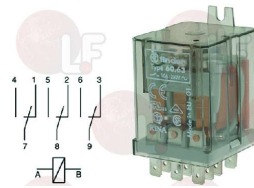

## Relays

**3351901 RELAY 60.62 10A 230V 50/60Hz**  
 2 switching contacts

THIRODE 2001867H

**3351605 RELAY 60.63 10A 230V 50/60Hz**  
 3 switching contacts  
 for CIMBALI JUNIOR

THIRODE 2001887H

**3351021 RELAY 62.82 16A 230V 50/60Hz**  
 2 switching contacts