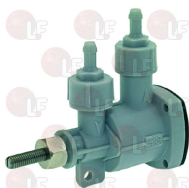

THIRODE 2001260H

3090601 HYDRAULIC INJECTOR SP205
complete with spring and bellows