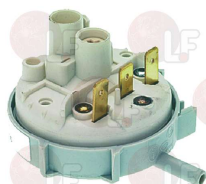

THIRODE 901303

3320019 PRESSURE SWITCH 55/35 mm 250V 16A
1 level
max operating temperature 85°C
for Glasswasher/Cupwasher (BONNET) VR1000R
VR1000RAD - VR1500C - VR1500CAD
for Glasswasher/Cupwasher (ELETTROBAR) 21F - 21R
31F - 31R
for Glasswasher/Cupwasher (ZANUSSI) LTB11 - LTB12
LTB22