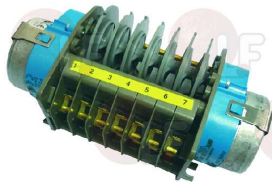

3444004 THERMOSTAT TR2 0-90°C

D-shaped pin $\varnothing$ 6x4.6 mm
capillary 1500 mm - 15A 250V
bulb $\varnothing$ 6.5x95 mm
for Dishwasher (BONNET) INO36
for Dishwasher (COMENDA) F20 - F45 - LF320
for Dishwasher (LINEA BLANCA) LC-1500 - LC-1700
LC-2000 - LC-2300 - LC-2300TR - LC-2600
LC-2800
for Dishwasher (SAMMIC)
for Dishwasher (THIRODE) VSL450
for Dishwasher conveyor type (COMENDA) - Series AC
Series ACR - Series ACS - Series S - Series SNL
for Dishwasher hood type (LINEA BLANCA) LC-3500
LC-4000
for Glasswasher/Cupwasher (COMENDA) B11T

THIRODE 901017

Timers

3446197 PROGRAMMER P25 7 CAMS

1° cycle 6 seconds - 2° cycle 180 seconds
230V 50/60Hz
for Dishwasher hood type (THIRODE) VSL1100

THIRODE 905035

3446199 PROGRAMMER 7805DV 5 CAMS

1° cycle 6 seconds - 2° cycle 135 seconds
230V 50Hz
for Dishwasher (IME OMNIWASH) 6.2PS
for Dishwasher (NOSEM) K602S
for Dishwasher (SAB ITALIA) K5.2P
for Dishwasher (UNIC) A61A
for Dishwasher hood type (HILTA) W14
for Dishwasher hood type (SO.WE.BO.) 6.2P
for Dishwasher hood type (SOTAL) C1300
for Dishwasher hood type (STORME) L502

THIRODE

3322609 TIMER PWE5 3 CAMS

without shaft
previous model 600/636/5200
for Dishwasher (COLGED) STEEL 41
for Dishwasher (ELETTROBAR) S651 - S653 - S655
for Glasswasher/Cupwasher (ELETTROBAR) E35 - S621
S623 - S624 - S626 - S631 - S633 - S634 - S636
11F - 11FD - 11R - 11RD
for Glasswasher/Cupwasher (ZANUSSI) CRYSTAL11
CRYSTAL22 - LTB11 - LTB12 - LTB22

THIRODE 2001964H

3322607 TIMER 7003F3 3 CAMS

cycle 6 minutes
230V 50HZ
for Dishwasher (BONNET) INO36
for Dishwasher (LAMBER) F85 - F92 - 01F - 045F
075F
for Dishwasher (MARELS) OPT100 - OPT90
for Dishwasher (THIRODE) VSL450P - 1100P - 650P
900P
for Dishwasher hood type (LAMBER) L20 - L21
for Dishwasher hood type (MARELS) OPT120 - OPT130

THIRODE 905026