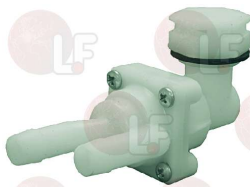

Electrical gas valves and accessories

3523601 NON-RETURN VALVE
for Dishwasher (COLGED) BETA258 - GOLD55 - GOLD57
for Dishwasher (ELETTOBAR) E55 - E65S - RIVER50
RIVER61 - RIVER71
for Dishwasher conveyor type (ELETTOBAR) CLEAN160
CLEAN220 - CLEAN270
for Dishwasher hood type (ELETTOBAR) RIVER80
RIVER81 - RIVER82
for Glasswasher/Cupwasher (COLGED) BETA235
BETA240 - BETA245 - ONIX40 - SILVER40
for Glasswasher/Cupwasher (ELETTOBAR) E35 - E40
E45 - MISTRAL40 - NIAGARA35 - NIAGARA40
NIAGARA45 - RIVER48
for Pan/utensilwashing machines (ELETTOBAR) U60

THIRODE 2001916H

3526278 NON-RETURN VALVE
for Glasswasher/Cupwasher (ELETTOBAR) RIVER40